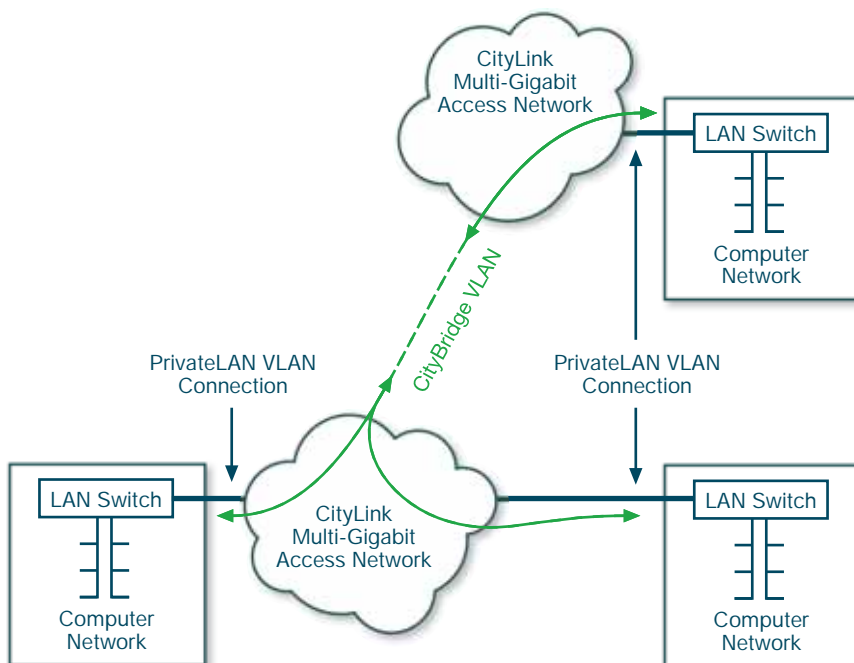

# PrivateLAN

## CityBridge VLAN

CityLink's PrivateLAN CityBRIDGE VLAN Ethernet service connects your offices in different cities with a Virtual Local Area Network (VLAN). Ethernet is ubiquitous in the office and now with CityBRIDGE the same familiar technology is used between cities to connect your offices. PrivateLAN connections offer the option of 25, 100 or 1000Mbps interface speeds and the CityBRIDGE bandwidth is scalable between 1-1000Mbps to meet your intercity needs.

### CityBRIDGE Features and Benefits:

- **Intercity Ethernet**  
The simplicity and high performance of an Ethernet VLAN are now available between cities with CityBRIDGE.
- **Benefits**  
CityBRIDGE provides all the benefits of PrivateLAN services, plus the ability to have scalable bandwidth to match your short and long term needs.